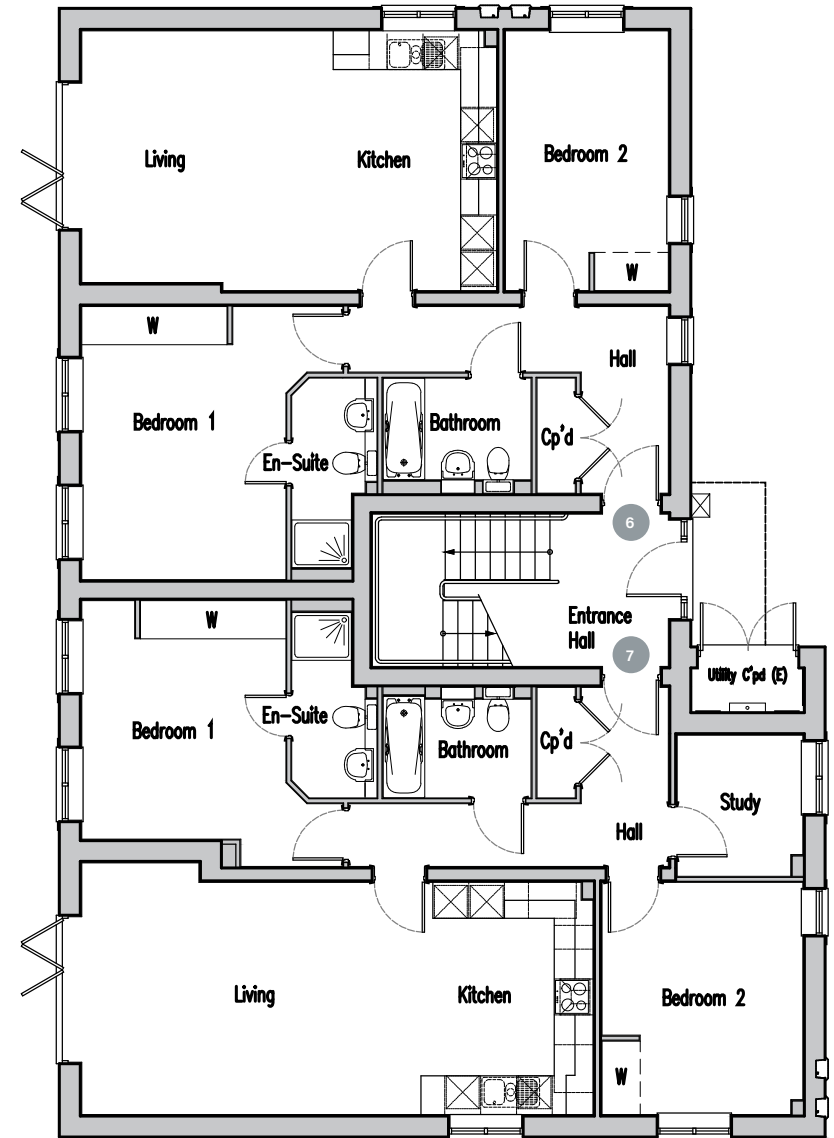

The Apartments

Ground Floor

Apartment 6 Total Area 887 sqft

Living / Kitchen/ Dining Area	4213 mm x 6940 mm	13'10" x 22'9"
Bedroom 1	3415 mm x 4575 mm	11'2" x 15'
Bedroom 2	2725 mm x 4348 mm	8'11" x 14'3"

Apartment 7 Total Area 979 sqft

Living / Kitchen/ Dining Area	4212 mm x 8555 mm	13'10" x 28'1"
Study	2100 mm x 2365 mm	6'11" x 7'9"
Bedroom 1	3415 mm x 3990 mm	11'2" x 13'1"
Bedroom 2	3360 mm x 3887 mm	11'0" x 12'9"

First / Second Floor Duplex Apartments

Apartment 8 Total Area 1080 sqft

First Floor		
Living / Kitchen	4348 mm x 7453 mm	14'3" x 24'5"
Bedroom 2	3415 mm x 4575 mm	11'2" x 15'
Second Floor		
Bedroom 1	3892 mm x 3722 mm	12'9" x 12'3"

Apartment 9 Total Area 1353 sqft

First Floor		
Living / Kitchen	3887 mm x 9702 mm	12'9" x 31'10"
Study	2150 mm x 3300 mm	7'1" x 10'10"
Bedroom 2	3415 mm x 3990 mm	11'2" x 13'1"
Second Floor		
Bedroom 1	6261 mm x 3367 mm	20'7" x 11'1"

Ground Floor