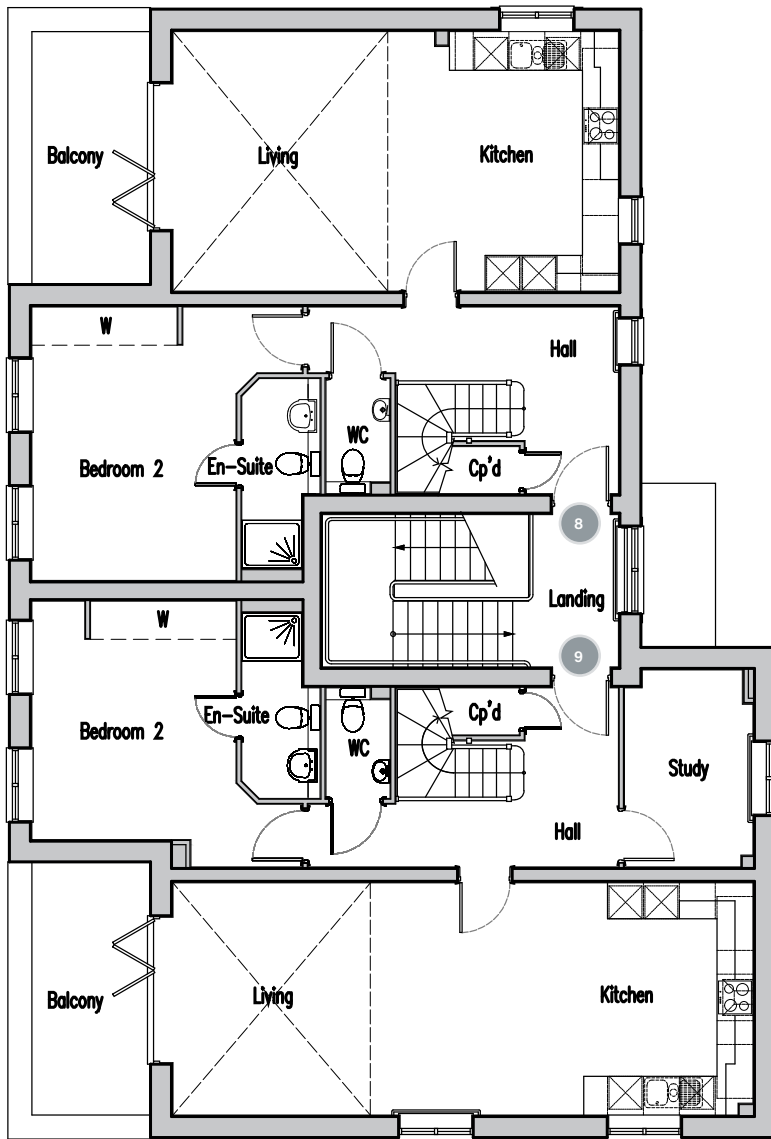

First Floor - Duplex Apartments