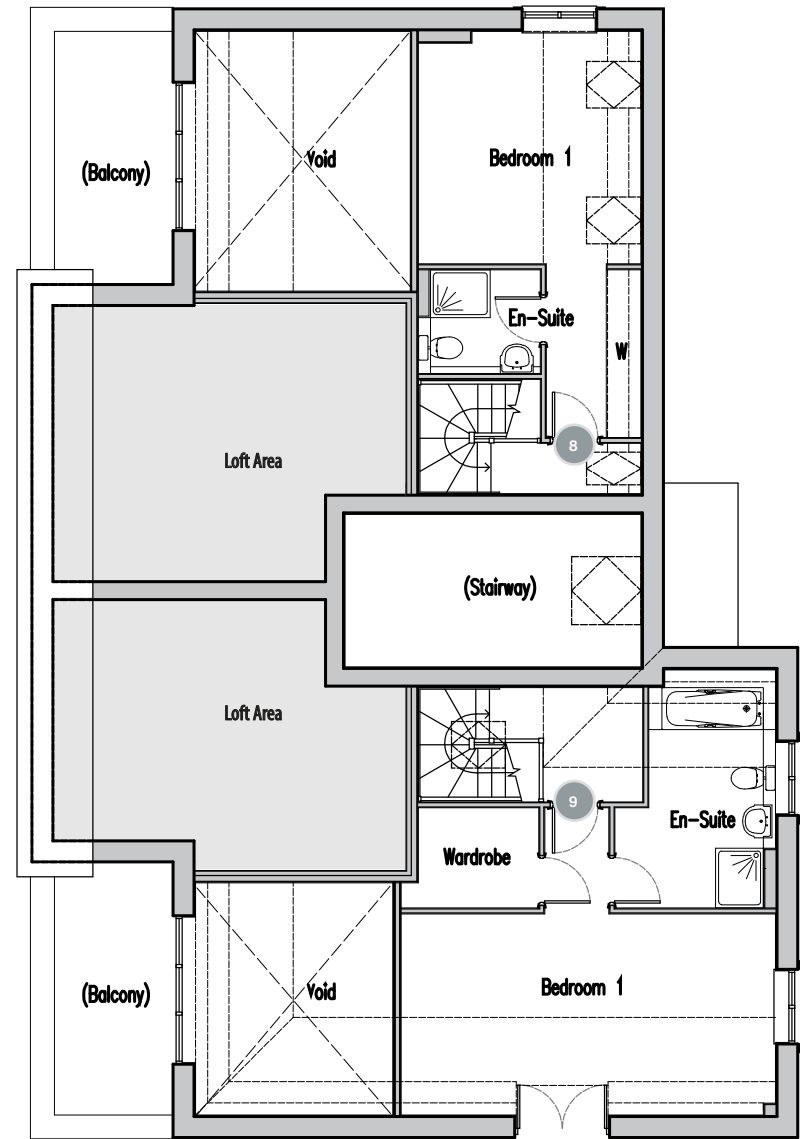

## Ground Floor

### Apartment 8 Total Area 1080 sqft

First Floor		
Living / Kitchen	4348 mm x 7453 mm	14'3" x 24'5"
Bedroom 2	3415 mm x 4575 mm	11'2" x 15'
Second Floor		
Bedroom 1	3892 mm x 3722 mm	12'9" x 12'3"

### Apartment 9 Total Area 1353 sqft

First Floor		
Living / Kitchen	3887 mm x 9702 mm	12'9" x 31'10"
Study	2150 mm x 3300 mm	7'1" x 10'10"
Bedroom 2	3415 mm x 3990 mm	11'2" x 13'1"
Second Floor		
Bedroom 1	6261 mm x 3367 mm	20'7" x 11'1"

Ground Floor

First Floor - Duplex Apartments

Second Floor - Duplex Apartments